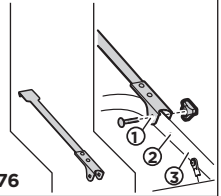

RENAULT Sandero II, 5-dr Hatchback, 13-	Does not cover the rear lights	9115	2
RENAULT Sandero StepWay II, 5-dr SUV, 13-	Does not cover the rear lights	9115	2
RENAULT Twingo, 3-dr Hatchback, 93-02	Does not cover the rear lights	-	2
RENAULT Twingo, 3-dr Hatchback, 03-07	Does not cover the rear lights	-	2
RENAULT Twingo II, 3-dr Hatchback, 07-11	Does not cover the rear lights	-	2
RENAULT Twingo II, 3-dr Hatchback, 12-	Does not cover the rear lights	-	2
SEAT Arosa, 3-dr Hatchback, 98-00	Does not cover the rear lights	-	3
SEAT Arosa, 3-dr Hatchback, 01-05	Does not cover the rear lights	-	3
SEAT Exeo, 5-dr Estate, 09-	Does not cover the rear lights	-	1
SEAT Ibiza, 3/5-dr Hatchback, 93-99	Does not cover the rear lights	-	2
SEAT Leon II, 5-dr Hatchback, 05-12	Does not cover the rear lights	9115	3
SKODA Fabia, 5-dr Hatchback, 00-07	Does not cover the rear lights	-	1
SKODA Octavia, 5-dr Estate, 98-00	Does not cover the rear lights	-	1
SKODA Octavia, 5-dr Estate, 01-04	Does not cover the rear lights	-	1
SKODA Octavia (Mk III), 5-dr Estate, 13-	Does not cover the rear lights	9115	1
SUBARU Impreza, 5-dr Hatchback, 12-	Does not cover the rear lights	-	1
SUBARU XV, 5-dr SUV, 12-	Does not cover the rear lights	-	1
SUZUKI Alto, 3/5-dr Hatchback, 94-01	Does not cover the rear lights	-	2
SUZUKI Baleno, 5-dr Estate, 95-98	Does not cover the rear lights	-	2
SUZUKI Baleno, 5-dr Estate, 99-02	Does not cover the rear lights	-	2
SUZUKI Ignis, 3/5-dr Hatchback, 00-03	Lightboard 976 recommended	-	2
SUZUKI Swift, 3/5-dr Hatchback, 05-	Does not cover the rear lights	-	2
SUZUKI SX4, 5-dr Hatchback, 06-	Does not cover the rear lights	-	1
TOYOTA Auris, 5-dr Hatchback, 13-	Lightboard 976 recommended	-	1
TOYOTA Corolla, 3/5-dr Hatchback, 02-04	Does not cover the rear lights	-	1
TOYOTA Yaris, 3/5-dr Hatchback, 04-05	Does not cover the rear lights	-	2
TOYOTA Yaris, 3/5-dr Hatchback, 05-11	Does not cover the rear lights	-	1
TOYOTA Yaris, 3/5-dr Hatchback, 12-	Does not cover the rear lights	-	1
VAUXHALL Astra, 3/5-dr Hatchback, 04-09	Does not cover the rear lights	9115	3