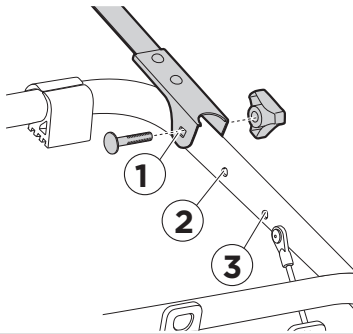

RENAULT Sandero II, 5-dr Hatchback, 13-	Does not cover the rear lights	9115	2
RENAULT Sandero StepWay II, 5-dr SUV, 13-	Does not cover the rear lights	9115	2
RENAULT Twingo, 3-dr Hatchback, 93-02	Does not cover the rear lights	-	2
RENAULT Twingo, 3-dr Hatchback, 03-07	Does not cover the rear lights	-	2
RENAULT Twingo II, 3-dr Hatchback, 07-11	Does not cover the rear lights	-	2
RENAULT Twingo II, 3-dr Hatchback, 12-	Does not cover the rear lights	-	2
SEAT Arosa, 3-dr Hatchback, 98-00	Does not cover the rear lights	-	3
SEAT Arosa, 3-dr Hatchback, 01-05	Does not cover the rear lights	-	3
SEAT Exeo, 5-dr Estate, 09-	Does not cover the rear lights	-	1
SEAT Ibiza, 3/5-dr Hatchback, 93-99	Does not cover the rear lights	-	2
SEAT Leon II, 5-dr Hatchback, 05-12	Does not cover the rear lights	9115	3
SKODA Fabia, 5-dr Hatchback, 00-07	Does not cover the rear lights	-	1
SKODA Octavia, 5-dr Estate, 98-00	Does not cover the rear lights	-	1
SKODA Octavia, 5-dr Estate, 01-04	Does not cover the rear lights	-	1
SKODA Octavia (Mk III), 5-dr Estate, 13-	Does not cover the rear lights	9115	1
SUBARU Impreza, 5-dr Hatchback, 12-	Does not cover the rear lights	-	1
SUBARU XV, 5-dr SUV, 12-	Does not cover the rear lights	-	1
SUZUKI Alto, 3/5-dr Hatchback, 94-01	Does not cover the rear lights	-	2
SUZUKI Baleno, 5-dr Estate, 95-98	Does not cover the rear lights	-	2
SUZUKI Baleno, 5-dr Estate, 99-02	Does not cover the rear lights	-	2
SUZUKI Ignis, 3/5-dr Hatchback, 00-03	Lightboard 976 recommended	-	2
SUZUKI Swift, 3/5-dr Hatchback, 05-	Does not cover the rear lights	-	2
SUZUKI SX4, 5-dr Hatchback, 06-	Does not cover the rear lights	-	1
TOYOTA Auris, 5-dr Hatchback, 13-	Lightboard 976 recommended	-	1
TOYOTA Corolla, 3/5-dr Hatchback, 02-04	Does not cover the rear lights	-	1
TOYOTA Yaris, 3/5-dr Hatchback, 04-05	Does not cover the rear lights	-	2
TOYOTA Yaris, 3/5-dr Hatchback, 05-11	Does not cover the rear lights	-	1
TOYOTA Yaris, 3/5-dr Hatchback, 12-	Does not cover the rear lights	-	1
VAUXHALL Astra, 3/5-dr Hatchback, 04-09	Does not cover the rear lights	9115	3