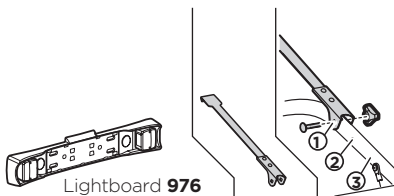

TH รายการคำแนะนำ ถ้าคุณไม่พบรุ่นรถที่ต้องการในรายการคำแนะนำ โปรดอ่านคู่มือของ *Thule* ใ้ที่ www.thule.com หรือติดต่อตัวแทนจำหน่ายของคุณ.

Lightboard 976

ALFA ROMEO 147, 3/5-dr Hatchback, 01-03	Does not cover the rear lights	-	2
ALFA ROMEO 147, 3/5-dr Hatchback, 04-	Does not cover the rear lights	-	2
AUDI A3, 3-dr Hatchback, 96-02	Does not cover the rear lights	-	1
AUDI A3, 5-dr Hatchback, 99-03	Does not cover the rear lights	-	1
AUDI A3, 3-dr Hatchback, 03-11	Does not cover the rear lights	-	1
AUDI A3 Sportback, 5-dr Hatchback, 04-12	Does not cover the rear lights	9115	3
AUDI A4 Avant, 5-dr Estate, 02-04	Does not cover the rear lights	-	1
AUDI A4 Avant, 5-dr Estate, 05-07	Does not cover the rear lights	-	1
AUDI A4 Avant, 5-dr Estate, 08-	Does not cover the rear lights	-	1
AUDI A4 Allroad, 5-dr Estate, 08-	Does not cover the rear lights	-	1
BMW 1-Series, 3/5-dr Hatchback, 12-	Does not cover the rear lights	9115	3
BMW 3-Serie, 5-dr Estate, 96-99	Does not cover the rear lights	-	2
CHEVROLET Kalos, 5-dr Hatchback, 04- 11	Does not cover the rear lights	-	2
CHEVROLET Matiz, 5-dr Hatchback, 00-04	Does not cover the rear lights	-	2
CHEVROLET Matiz, 5-dr Hatchback, 05-	Does not cover the rear lights	-	2
CHEVROLET Orlando, 5-dr MPV, 11-	Lightboard 976 recommended	-	1
CITROËN C3 (MkI), 5-dr Hatchback, 02-09	Does not cover the rear lights	-	2
CITROËN Saxo, 3/5-dr Hatchback, 96-03	Does not cover the rear lights	-	1
DACIA Sandero II, 5-dr Hatchback, 13-	Does not cover the rear lights	9115	2
DACIA Sandero StepWay II, 5-dr SUV, 13-	Does not cover the rear lights	9115	2
DAEWOO Matiz, 5-dr Hatchback, 98-00	Does not cover the rear lights	-	2
DAEWOO Matiz, 5-dr Hatchback, 01-05	Does not cover the rear lights	-	2
DAEWOO Nubira, 5-dr Estate, 97-99	Lightboard 976 recommended	-	2
DAIHATSU Charade, 3/5-dr Hatchback, 87-92	Does not cover the rear lights	-	3
DAIHATSU Charade, 3/5-dr Hatchback, 93-00	Does not cover the rear lights	-	1
DAIHATSU Cuore, 3/5-dr Hatchback, 03-06	Lightboard 976 recommended	-	1
DAIHATSU Sirion, 5-dr Hatchback, 05-	Lightboard 976 recommended	-	1
FIAT Bravo, 3-dr Hatchback, 96-02	Does not cover the rear lights	-	2
FIAT Evo, 5-dr Hatchback, 09-	Lightboard 976 recommended	-	2