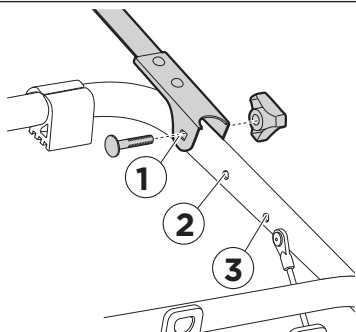

TH รายการคำแนะนำ ถ้าคุณไม่พบรุ่นรถที่ต้องการในรายการคำแนะนำ โปรดอ่านคู่มือของ *Thule* ใ้ที่ www.thule.com หรือติดต่อตัวแทนจำหน่ายของคุณ.

Lightboard 976

ALFA ROMEO 147, 3/5-dr Hatchback, 01-03	Does not cover the rear lights	-	2
ALFA ROMEO 147, 3/5-dr Hatchback, 04-	Does not cover the rear lights	-	2
AUDI A3, 3-dr Hatchback, 96-02	Does not cover the rear lights	-	1
AUDI A3, 5-dr Hatchback, 99-03	Does not cover the rear lights	-	1
AUDI A3, 3-dr Hatchback, 03-11	Does not cover the rear lights	-	1
AUDI A3 Sportback, 5-dr Hatchback, 04-12	Does not cover the rear lights	9115	3
AUDI A4 Avant, 5-dr Estate, 02-04	Does not cover the rear lights	-	1
AUDI A4 Avant, 5-dr Estate, 05-07	Does not cover the rear lights	-	1
AUDI A4 Avant, 5-dr Estate, 08-	Does not cover the rear lights	-	1
AUDI A4 Allroad, 5-dr Estate, 08-	Does not cover the rear lights	-	1
BMW 1-Series, 3/5-dr Hatchback, 12-	Does not cover the rear lights	9115	3
BMW 3-Serie, 5-dr Estate, 96-99	Does not cover the rear lights	-	2
CHEVROLET Kalos, 5-dr Hatchback, 04- 11	Does not cover the rear lights	-	2
CHEVROLET Matiz, 5-dr Hatchback, 00-04	Does not cover the rear lights	-	2
CHEVROLET Matiz, 5-dr Hatchback, 05-	Does not cover the rear lights	-	2
CHEVROLET Orlando, 5-dr MPV, 11-	Lightboard 976 recommended	-	1
CITROËN C3 (MkI), 5-dr Hatchback, 02-09	Does not cover the rear lights	-	2
CITROËN Saxo, 3/5-dr Hatchback, 96-03	Does not cover the rear lights	-	1
DACIA Sandero II, 5-dr Hatchback, 13-	Does not cover the rear lights	9115	2
DACIA Sandero StepWay II, 5-dr SUV, 13-	Does not cover the rear lights	9115	2
DAEWOO Matiz, 5-dr Hatchback, 98-00	Does not cover the rear lights	-	2
DAEWOO Matiz, 5-dr Hatchback, 01-05	Does not cover the rear lights	-	2
DAEWOO Nubira, 5-dr Estate, 97-99	Lightboard 976 recommended	-	2
DAIHATSU Charade, 3/5-dr Hatchback, 87-92	Does not cover the rear lights	-	3
DAIHATSU Charade, 3/5-dr Hatchback, 93-00	Does not cover the rear lights	-	1
DAIHATSU Cuore, 3/5-dr Hatchback, 03-06	Lightboard 976 recommended	-	1
DAIHATSU Sirion, 5-dr Hatchback, 05-	Lightboard 976 recommended	-	1
FIAT Bravo, 3-dr Hatchback, 96-02	Does not cover the rear lights	-	2
FIAT Evo, 5-dr Hatchback, 09-	Lightboard 976 recommended	-	2