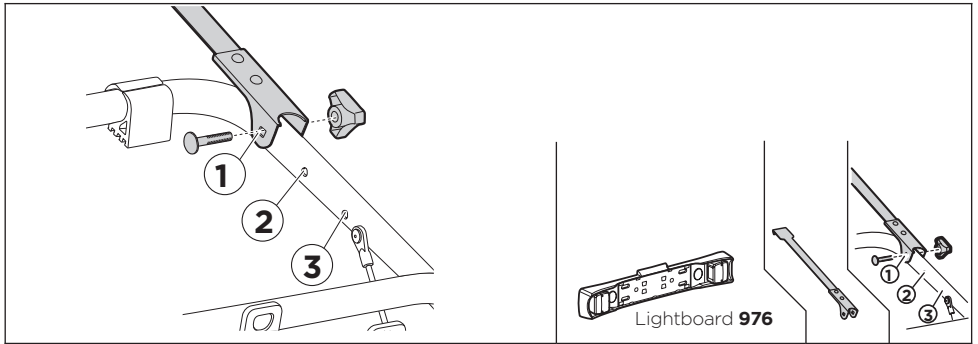

VOLKSWAGEN Golf VI Variant, 5-dr Estate, 10-13	Does not cover the rear lights	9115	3
VOLKSWAGEN Golf Plus, 5-dr Hatchback, 05-08	Does not cover the rear lights	-	2
VOLKSWAGEN Golf Plus, 5-dr Hatchback, 09-14	Does not cover the rear lights	-	2
VOLKSWAGEN Passat (B5), 5-dr Estate, 97-00	Does not cover the rear lights	-	3
VOLKSWAGEN Passat (B5.5), 5-dr Estate, 01-04	Does not cover the rear lights	-	3
VOLKSWAGEN Passat (B6), 5-dr Estate, 05-09	Does not cover the rear lights	-	3
VOLKSWAGEN Passat (B7), 5-dr Estate, 10-14	Does not cover the rear lights	-	3
VOLKSWAGEN Passat Alltrack (B7), 5-dr Estate, 14-	Does not cover the rear lights	-	3
VOLKSWAGEN Sharan, 5-dr MPV, 96-00	Does not cover the rear lights	9111	3
VOLKSWAGEN Sharan, 5-dr MPV, 01-09	Does not cover the rear lights	9111	3
VOLKSWAGEN Sharan, 5-dr MPV, 10-	Does not cover the rear lights	-	2
VOLKSWAGEN Touran, 5-dr MPV, 03-09	Does not cover the rear lights	9115	2
VOLKSWAGEN Touran, 5-dr MPV, 10-	Does not cover the rear lights	-	2
VOLVO 850, 5-dr Estate, 93-96	Lightboard 976 recommended	9110	2
VOLVO 940, 5-dr Estate, 90-96	Does not cover the rear lights	9110	2
VOLVO V70, 5-dr Estate, 97-99	Lightboard 976 recommended	9110	2
VOLVO V70, 5-dr Estate, 00-03	Lightboard 976 recommended	9110	2
VOLVO V70, 5-dr Estate, 04-07	Lightboard 976 recommended	9110	2
VOLVO XC70, 5-dr Estate, 00-07	Lightboard 976 recommended	9110	2