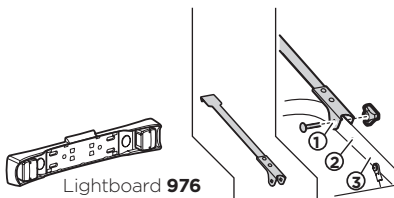

Lightboard 976

| | | | |
|--|--------------------------------|------|---|
| OPEL Omega, 5-dr Estate, 94-03 | Does not cover the rear lights | - | 3 |
| OPEL Vectra, 5-dr Estate, 96-02 | Lightboard 976 recommended | - | 3 |
| OPEL Vectra, 5-dr Estate, 03-05 | Does not cover the rear lights | 9115 | 3 |
| OPEL Vectra, 5-dr Estate, 06-08 | Does not cover the rear lights | 9115 | 3 |
| OPEL Zafira, 5-dr MPV, 98-04 | Lightboard 976 recommended | - | 2 |
| OPEL Zafira, 5-dr MPV, 05-11 | Lightboard 976 recommended | - | 1 |
| OPEL Zafira Family, 5-dr MPV, 11- | Lightboard 976 recommended | - | 1 |
| OPEL Zafira Tourer, 5-dr MPV, 12- | Does not cover the rear lights | - | 2 |
| PEUGEOT 207 SW, 5-dr Estate, 07- | Does not cover the rear lights | 9115 | 2 |
| PEUGEOT 307 SW, 5-dr Estate, 02-04 | Does not cover the rear lights | 9111 | 3 |
| PEUGEOT 307 SW, 5-dr Estate, 05- | Does not cover the rear lights | 9111 | 3 |
| PEUGEOT 308 SW, 5-dr Estate, 08-13 | Does not cover the rear lights | 9111 | 3 |
| PEUGEOT 806, 5-dr MPV, 94-02 | Does not cover the rear lights | 9111 | 2 |
| PEUGEOT 5008, 5-dr MPV, 09- | Lightboard 976 recommended | - | 3 |
| RENAULT Grand Scénic II, 5-dr MPV, 04-08 | Lightboard 976 recommended | 9115 | 2 |
| RENAULT Grand Scénic III, 5-dr MPV, 09- | Lightboard 976 recommended | - | 2 |
| RENAULT Mégane, 5-dr Estate, 99-03 | Does not cover the rear lights | - | 3 |
| RENAULT Mégane III, 5-dr Hatchback, 09- | Does not cover the rear lights | 9115 | 3 |
| RENAULT Sandero, 5-dr, Hatchback, 08-12 | Lightboard 976 recommended | - | 3 |
| RENAULT Sandero StepWay, 5-dr SUV, 09-12 | Lightboard 976 recommended | - | 3 |
| RENAULT Scénic II, 5-dr MPV, 03-08 | Lightboard 976 recommended | - | 2 |
| RENAULT Scénic III, 5-dr MPV, 09- | Lightboard 976 recommended | - | 2 |
| RENAULT Scénic X Mod, 5-dr MPV, 09- | Lightboard 976 recommended | - | 2 |
| SEAT Alhambra, 5-dr MPV, 96-00 | Does not cover the rear lights | 9111 | 3 |
| SEAT Alhambra, 5-dr MPV, 01-09 | Does not cover the rear lights | 9111 | 3 |
| SEAT Alhambra (Mk II), 5-dr MPV, 10- | Does not cover the rear lights | - | 2 |
| SEAT Altea, 5-dr MPV, 04-09 | Does not cover the rear lights | - | 3 |
| SEAT Altea Freetrack, 5-dr MPV, 07- | Does not cover the rear lights | - | 3 |
| SEAT Altea XL, 5-dr MPV, 06- | Does not cover the rear lights | - | 3 |