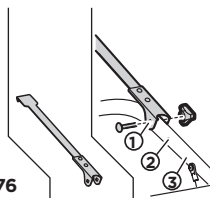

TH รายการคำแนะนำ ถ้าคุณไม่พบรุ่นรถที่ต้องการในรายการคำแนะนำ โปรดอ่านคู่มือของ *Thule* ใ้ที่ www.thule.com หรือติดต่อตัวแทนจำหน่ายของคุณ.

Lightboard 976

| | | | |
|--|--------------------------------|------|---|
| AUDI A6 Avant, 5-dr Estate, 94-97 | Does not cover the rear lights | - | 3 |
| AUDI A6 Avant, 5-dr Estate, 05-10 | Does not cover the rear lights | 9115 | 2 |
| AUDI A6 Allroad, 5-dr Estate, 06-12 | Does not cover the rear lights | 9115 | 2 |
| BMW 5-Series Touring, 5-dr Estate, 97-00 | Does not cover the rear lights | - | 3 |
| CHEVROLET Lacetti, 5-dr Estate, 05- | Does not cover the rear lights | - | 3 |
| CHEVROLET Nubira, 5-dr Estate, 04- | Does not cover the rear lights | - | 3 |
| CHEVROLET Tacuma, 5-dr Estate, 04- | Lightboard 976 recommended | - | 2 |
| CHEVROLET Trans Sport, 5-dr MPV, 97- | Does not cover the rear lights | 9111 | 2 |
| CHEVROLET Uplander, 5-dr VAN, 05-09 | Does not cover the rear lights | 9111 | 2 |
| CHRYSLER Grand Voyager, 5-dr MPV, 96-00 | Does not cover the rear lights | 9111 | 2 |
| CHRYSLER Grand Voyager, 5-dr MPV, 01-07 | Does not cover the rear lights | 9111 | 1 |
| CHRYSLER Voyager, 5-dr MPV, 88-95 | Does not cover the rear lights | - | 1 |
| CHRYSLER Voyager, 5-dr MPV, 96-00 | Does not cover the rear lights | 9111 | 2 |
| CHRYSLER Voyager, 5-dr MPV, 01-04 | Does not cover the rear lights | 9111 | 1 |
| CHRYSLER Voyager, 5-dr MPV, 05-07 | Does not cover the rear lights | 9111 | 1 |
| CITROËN C3 Picasso, 5-dr MPV, 09- | Lightboard 976 recommended | - | 3 |
| CITROËN Evasion, 5-dr MPV, 94-02 | Does not cover the rear lights | 9111 | 2 |
| CITROËN Xsara Picasso, 5-dr MPV, 00-03 | Does not cover the rear lights | 9111 | 1 |
| CITROËN Xsara Picasso, 5-dr MPV, 04-12 | Does not cover the rear lights | 9111 | 1 |
| DACIA Duster, 5-dr SUV, 10-13 | Lightboard 976 recommended | 9115 | 2 |
| DACIA Duster, 5-dr SUV, 14- | Lightboard 976 recommended | 9115 | 2 |
| DACIA Logan MCV, 5-dr Estate, 13- | Lightboard 976 recommended | - | 1 |
| DACIA Sandero, 5-dr Hatchback, 08-12 | Lightboard 976 recommended | - | 3 |
| DACIA Sandero StepWay, 5-dr SUV, 09-12 | Lightboard 976 recommended | - | 3 |
| DAEWOO Tacuma, 5-dr Estate, 00- | Lightboard 976 recommended | - | 2 |
| DAIHATSU Charade, 3/5-dr Hatchback, 07- | Lightboard 976 recommended | - | 3 |
| DAIHATSU Cuore II, 3/5-dr Hatchback, 06- | Lightboard 976 recommended | - | 3 |
| DAIHATSU Sirion, 5-dr Hatchback, 98-04 | Does not cover the rear lights | - | 2 |
| DAIHATSU Trevis, 5-dr Hatchback, 06- | Does not cover the rear lights | - | 3 |