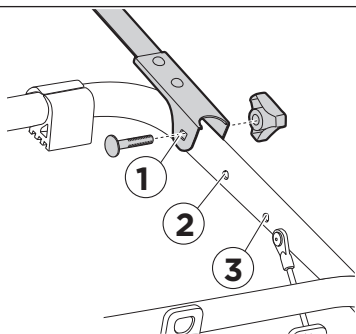

OPEL Omega, 5-dr Estate, 94-03	Does not cover the rear lights	-	3
OPEL Vectra, 5-dr Estate, 96-02	Lightboard 976 recommended	-	3
OPEL Vectra, 5-dr Estate, 03-05	Does not cover the rear lights	9115	3
OPEL Vectra, 5-dr Estate, 06-08	Does not cover the rear lights	9115	3
OPEL Zafira, 5-dr MPV, 98-04	Lightboard 976 recommended	-	2
OPEL Zafira, 5-dr MPV, 05-11	Lightboard 976 recommended	-	1
OPEL Zafira Family, 5-dr MPV, 11-	Lightboard 976 recommended	-	1
OPEL Zafira Tourer, 5-dr MPV, 12-	Does not cover the rear lights	-	2
PEUGEOT 207 SW, 5-dr Estate, 07-	Does not cover the rear lights	9115	2
PEUGEOT 307 SW, 5-dr Estate, 02-04	Does not cover the rear lights	9111	3
PEUGEOT 307 SW, 5-dr Estate, 05-	Does not cover the rear lights	9111	3
PEUGEOT 308 SW, 5-dr Estate, 08-13	Does not cover the rear lights	9111	3
PEUGEOT 806, 5-dr MPV, 94-02	Does not cover the rear lights	9111	2
PEUGEOT 5008, 5-dr MPV, 09-	Lightboard 976 recommended	-	3
RENAULT Grand Scénic II, 5-dr MPV, 04-08	Lightboard 976 recommended	9115	2
RENAULT Grand Scénic III, 5-dr MPV, 09-	Lightboard 976 recommended	-	2
RENAULT Mégane, 5-dr Estate, 99-03	Does not cover the rear lights	-	3
RENAULT Mégane III, 5-dr Hatchback, 09-	Does not cover the rear lights	9115	3
RENAULT Sandero, 5-dr, Hatchback, 08-12	Lightboard 976 recommended	-	3
RENAULT Sandero StepWay, 5-dr SUV, 09-12	Lightboard 976 recommended	-	3
RENAULT Scénic II, 5-dr MPV, 03-08	Lightboard 976 recommended	-	2
RENAULT Scénic III, 5-dr MPV, 09-	Lightboard 976 recommended	-	2
RENAULT Scénic X Mod, 5-dr MPV, 09-	Lightboard 976 recommended	-	2
SEAT Alhambra, 5-dr MPV, 96-00	Does not cover the rear lights	9111	3
SEAT Alhambra, 5-dr MPV, 01-09	Does not cover the rear lights	9111	3
SEAT Alhambra (Mk II), 5-dr MPV, 10-	Does not cover the rear lights	-	2
SEAT Altea, 5-dr MPV, 04-09	Does not cover the rear lights	-	3
SEAT Altea Freetrack, 5-dr MPV, 07-	Does not cover the rear lights	-	3
SEAT Altea XL, 5-dr MPV, 06-	Does not cover the rear lights	-	3