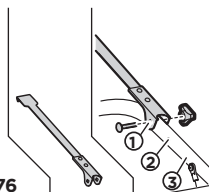

Lightboard 976

MAZDA Demio, 5-dr MPV, 01-02	Does not cover the rear lights	-	3
MAZDA MPV, 5-dr MPV, 99-06	Does not cover the rear lights	9111	1
MAZDA Premacy, 5-dr MPV, 99-01	Lightboard 976 recommended	-	1
MAZDA Premacy, 5-dr MPV, 02-	Lightboard 976 recommended	-	1
MAZDA Tribute, 5-dr SUV, 00-06	Does not cover the rear lights	-	3
MERCEDES A-Klasse (W169), 3/5-dr Hatchback, 04-12	Does not cover the rear lights	-	3
MERCEDES B-Klasse (W245), 5-dr Hatchback, 05-11	Does not cover the rear lights	-	3
MERCEDES M-Klasse (W164), 5-dr SUV, 05-11	Does not cover the rear lights	-	2
MERCEDES R-Klasse (W251), 5-dr Estate, 05-	Does not cover the rear lights	-	3
MITSUBISHI Colt, 5-dr Hatchback, 04-10	Lightboard 976 recommended	-	3
MITSUBISHI Colt, 5-dr Hatchback, 11-12	Lightboard 976 recommended	-	3
MITSUBISHI Galant, 5-dr Estate, 97-05	Does not cover the rear lights	-	3
MITSUBISHI Space Star, 5-dr MPV, 98-01	Lightboard 976 recommended	-	2
MITSUBISHI Space Star, 5-dr MPV, 02-05	Lightboard 976 recommended	-	2
MITSUBISHI Space Wagon, 3-dr MPV, 99-03	Does not cover the rear lights	-	1
NISSAN Almera Tino, 5-dr MPV, 99-01	Lightboard 976 recommended	-	3
NISSAN Almera Tino, 5-dr MPV, 02-06	Lightboard 976 recommended	-	3
NISSAN Micra (K13), 3/5-dr Hatchback, 10-	Does not cover the rear lights	-	3
NISSAN Pathfinder (R51), 5-dr SUV, 05-14	Does not cover the rear lights	-	3
NISSAN Primera (W11), 5-dr Estate, 97-01	Does not cover the rear lights	-	3
NISSAN Primera (W12), 5-dr Estate, 02-07	Does not cover the rear lights	-	1
NISSAN X-Trail, 5-dr SUV, 01-03	Lightboard 976 recommended	-	2
NISSAN X-Trail, 5-dr SUV, 04-06	Lightboard 976 recommended	-	2
OPEL Agila, 5-dr MPV, 00-07	Does not cover the rear lights	-	3
OPEL Astra, 3/5-dr Hatchback, 92-97	Does not cover the rear lights	-	3
OPEL Astra, 5-dr Estate, 92-97	Does not cover the rear lights	-	3
OPEL Astra, 5-dr Estate, 04-09	Does not cover the rear lights	-	3
OPEL Meriva, 5-dr MPV, 03-06	Lightboard 976 recommended	-	2
OPEL Meriva, 5-dr MPV, 10-	Does not cover the rear lights	-	3