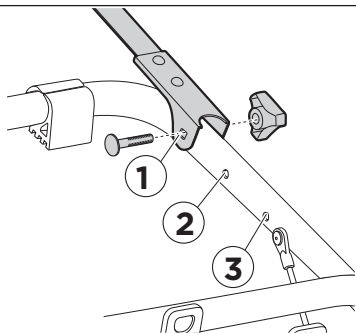

Lightboard 976