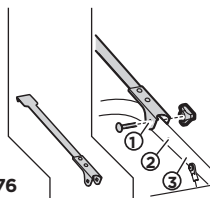

OPEL Omega, 5-dr Estate, 94-03	Does not cover the rear lights	-	3
OPEL Vectra, 5-dr Estate, 96-02	Lightboard 976 recommended	-	3
OPEL Vectra, 5-dr Estate, 03-05	Does not cover the rear lights	9115	3
OPEL Vectra, 5-dr Estate, 06-08	Does not cover the rear lights	9115	3
OPEL Zafira, 5-dr MPV, 98-04	Lightboard 976 recommended	-	2
OPEL Zafira, 5-dr MPV, 05-11	Lightboard 976 recommended	-	1
OPEL Zafira Family, 5-dr MPV, 11-	Lightboard 976 recommended	-	1
OPEL Zafira Tourer, 5-dr MPV, 12-	Does not cover the rear lights	-	2
PEUGEOT 207 SW, 5-dr Estate, 07-	Does not cover the rear lights	9115	2
PEUGEOT 307 SW, 5-dr Estate, 02-04	Does not cover the rear lights	9111	3
PEUGEOT 307 SW, 5-dr Estate, 05-	Does not cover the rear lights	9111	3
PEUGEOT 308 SW, 5-dr Estate, 08-13	Does not cover the rear lights	9111	3
PEUGEOT 806, 5-dr MPV, 94-02	Does not cover the rear lights	9111	2
PEUGEOT 5008, 5-dr MPV, 09-	Lightboard 976 recommended	-	3
RENAULT Grand Scénic II, 5-dr MPV, 04-08	Lightboard 976 recommended	9115	2
RENAULT Grand Scénic III, 5-dr MPV, 09-	Lightboard 976 recommended	-	2
RENAULT Mégane, 5-dr Estate, 99-03	Does not cover the rear lights	-	3
RENAULT Mégane III, 5-dr Hatchback, 09-	Does not cover the rear lights	9115	3
RENAULT Sandero, 5-dr, Hatchback, 08-12	Lightboard 976 recommended	-	3
RENAULT Sandero StepWay, 5-dr SUV, 09-12	Lightboard 976 recommended	-	3
RENAULT Scénic II, 5-dr MPV, 03-08	Lightboard 976 recommended	-	2
RENAULT Scénic III, 5-dr MPV, 09-	Lightboard 976 recommended	-	2
RENAULT Scénic X Mod, 5-dr MPV, 09-	Lightboard 976 recommended	-	2
SEAT Alhambra, 5-dr MPV, 96-00	Does not cover the rear lights	9111	3
SEAT Alhambra, 5-dr MPV, 01-09	Does not cover the rear lights	9111	3
SEAT Alhambra (Mk II), 5-dr MPV, 10-	Does not cover the rear lights	-	2
SEAT Altea, 5-dr MPV, 04-09	Does not cover the rear lights	-	3
SEAT Altea Freetrack, 5-dr MPV, 07-	Does not cover the rear lights	-	3
SEAT Altea XL, 5-dr MPV, 06-	Does not cover the rear lights	-	3