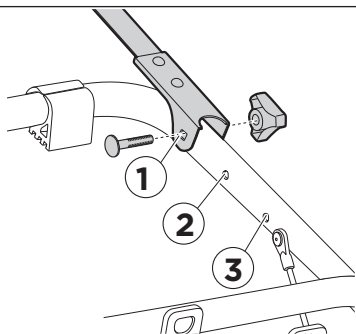

Lightboard 976