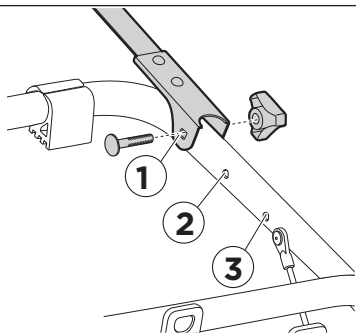

Lightboard 976		
FORD Mondeo, 5-dr Estate, 01-03	Lightboard 976 recommended	-	3
FORD Windstar, 5-dr MPV, 95-97	Does not cover the rear lights	9111	1
HOLDEN Zafira Tourer, 5-dr MPV, 12-	Does not cover the rear lights	-	2
HYUNDAI Atos, 3/5-dr Hatchback, 98-03	Lightboard 976 recommended	-	3
HYUNDAI Atos Prime, 3/5-dr Hatchback, 04-	Does not cover the rear lights	-	3
HYUNDAI Matrix, 5-dr MPV, 01-10	Does not cover the rear lights	-	1
HYUNDAI Santa Fé, 5-dr SUV, 06-09	Does not cover the rear lights	-	2
HYUNDAI Terracan, 5-dr SUV, 01-03	Does not cover the rear lights	-	2
HYUNDAI Tucson, 5-dr SUV, 04-09	Does not cover the rear lights	-	3
JEEP Cherokee, 5-dr SUV, 98-00	Does not cover the rear lights	-	3
JEEP Commander, 5-dr SUV, 06-	Does not cover the rear lights	-	3
JEEP Grand Cherokee, 5-dr SUV, 99-04	Does not cover the rear lights	-	3
JEEP Grand Cherokee, 5-dr SUV, 05-10	Does not cover the rear lights	-	2
KIA Carens, 5-dr MPV, 02-06	Does not cover the rear lights	-	3
KIA Carens, 5-dr MPV, 07-12	Does not cover the rear lights	9115	3
KIA Carnival I, 5-dr MPV, 98-01	Does not cover the rear lights	9111	1
KIA Carnival I, 5-dr MPV, 02-05	Does not cover the rear lights	9111	1
KIA Carnival II, 5-dr MPV, 06-14	Does not cover the rear lights	9111	2
KIA Sorento, 5-dr SUV, 02-08	Does not cover the rear lights	-	2
KIA Sportage, 5-dr SUV, 94-03	Does not cover the rear lights	-	3
KIA Sportage, 5-dr SUV, 04-10	Does not cover the rear lights	9115	1
KIA Sportage, 5-dr SUV, 10-	Does not cover the rear lights	-	2
KIA Venga, 5-dr Hatchback, 10-	Does not cover the rear lights	-	3
LANCIA Zeta, 5-dr MPV, 94-02	Does not cover the rear lights	9111	2
LEXUS RX 300, 5-dr SUV, 98-03	Does not cover the rear lights	-	2
MAZDA 2, 5-dr Hatchback, 02-07	Does not cover the rear lights	-	2
MAZDA 5, 5-dr MPV, 11-	Does not cover the rear lights	-	2
MAZDA 6 (Mk I), 5-dr Estate, 02-07	Does not cover the rear lights	-	3
MAZDA Demio, 5-dr MPV, 96-00	Does not cover the rear lights	-	3