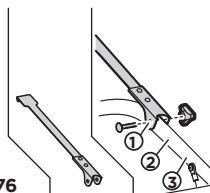

TOYOTA Corolla, 5-dr Estate, 98-01	Lightboard 976 recommended	-	3
TOYOTA Corolla, 5-dr Estate, 02-04	Does not cover the rear lights	-	3
TOYOTA Corolla, 5-dr Estate, 04-08	Lightboard 976 recommended	-	3
TOYOTA Corolla, 3/5-dr Hatchback, 05-06	Does not cover the rear lights	-	3
TOYOTA Corolla Verso, 5-dr MPV, 02-03	Lightboard 976 recommended	-	3
TOYOTA Corolla Verso, 5-dr MPV, 04-08	Lightboard 976 recommended	-	3
TOYOTA Picnic, 5-dr MPV, 97-00	Does not cover the rear lights	-	3
TOYOTA Picnic, 5-dr MPV, 01-	Does not cover the rear lights	-	3
TOYOTA Previa, 5-dr MPV, 90-99	Lightboard 976 recommended	9111	1
VAUXHALL Agila, 5-dr MPV, 00-07	Does not cover the rear lights	-	3
VAUXHALL Astra, 3/5-dr Hatchback, 92-97	Does not cover the rear lights	-	3
VAUXHALL Astra, 5-dr Estate, 92-97	Does not cover the rear lights	-	3
VAUXHALL Astra, 5-dr Estate, 04-09	Does not cover the rear lights	-	3
VAUXHALL Meriva, 5-dr MPV, 03-06	Lightboard 976 recommended	-	2
VAUXHALL Meriva, 5-dr MPV, 10-	Does not cover the rear lights	-	3
VAUXHALL Omega, 5-dr Estate, 94-03	Does not cover the rear lights	-	3
VAUXHALL Vectra, 5-dr Estate, 96-02	Lightboard 976 recommended	-	3
VAUXHALL Vectra, 5-dr Estate, 03-05	Does not cover the rear lights	9115	3
VAUXHALL Vectra, 5-dr Estate, 06-08	Does not cover the rear lights	9115	3
VAUXHALL Zafira, 5-dr MPV, 98-04	Lightboard 976 recommended	-	2
VAUXHALL Zafira, 5-dr MPV, 05-11	Lightboard 976 recommended	-	1
VAUXHALL Zafira Family, 5-dr MPV, 11-	Lightboard 976 recommended	-	1
VAUXHALL Zafira Tourer, 5-dr MPV, 12-	Does not cover the rear lights	-	2
VOLKSWAGEN Bora, 5-dr Estate, 99-05	Does not cover the rear lights	-	3
VOLKSWAGEN Cross Golf, 5-dr Hatchback, 06-	Does not cover the rear lights	9115	3
VOLKSWAGEN Cross Touran, 5-dr MPV, 06-09	Does not cover the rear lights	9115	2
VOLKSWAGEN Golf III Variant, 5-dr Estate, 94-98	Does not cover the rear lights	9110	2
VOLKSWAGEN Golf IV Variant, 5-dr Estate, 99-07	Does not cover the rear lights	-	3
VOLKSWAGEN Golf V Variant, 5-dr Estate, 07-10	Does not cover the rear lights	9115	2