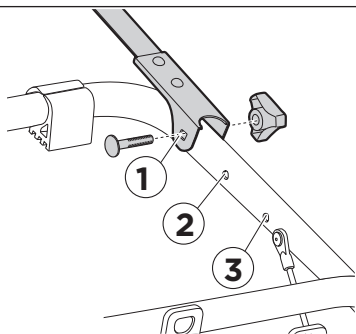

Lightboard 976

| | | | |
|--|--------------------------------|------|---|
| OPEL Omega, 5-dr Estate, 94-03 | Does not cover the rear lights | - | 3 |
| OPEL Vectra, 5-dr Estate, 96-02 | Lightboard 976 recommended | - | 3 |
| OPEL Vectra, 5-dr Estate, 03-05 | Does not cover the rear lights | 9115 | 3 |
| OPEL Vectra, 5-dr Estate, 06-08 | Does not cover the rear lights | 9115 | 3 |
| OPEL Zafira, 5-dr MPV, 98-04 | Lightboard 976 recommended | - | 2 |
| OPEL Zafira, 5-dr MPV, 05-11 | Lightboard 976 recommended | - | 1 |
| OPEL Zafira Family, 5-dr MPV, 11- | Lightboard 976 recommended | - | 1 |
| OPEL Zafira Tourer, 5-dr MPV, 12- | Does not cover the rear lights | - | 2 |
| PEUGEOT 207 SW, 5-dr Estate, 07- | Does not cover the rear lights | 9115 | 2 |
| PEUGEOT 307 SW, 5-dr Estate, 02-04 | Does not cover the rear lights | 9111 | 3 |
| PEUGEOT 307 SW, 5-dr Estate, 05- | Does not cover the rear lights | 9111 | 3 |
| PEUGEOT 308 SW, 5-dr Estate, 08-13 | Does not cover the rear lights | 9111 | 3 |
| PEUGEOT 806, 5-dr MPV, 94-02 | Does not cover the rear lights | 9111 | 2 |
| PEUGEOT 5008, 5-dr MPV, 09- | Lightboard 976 recommended | - | 3 |
| RENAULT Grand Scénic II, 5-dr MPV, 04-08 | Lightboard 976 recommended | 9115 | 2 |
| RENAULT Grand Scénic III, 5-dr MPV, 09- | Lightboard 976 recommended | - | 2 |
| RENAULT Mégane, 5-dr Estate, 99-03 | Does not cover the rear lights | - | 3 |
| RENAULT Mégane III, 5-dr Hatchback, 09- | Does not cover the rear lights | 9115 | 3 |
| RENAULT Sandero, 5-dr, Hatchback, 08-12 | Lightboard 976 recommended | - | 3 |
| RENAULT Sandero StepWay, 5-dr SUV, 09-12 | Lightboard 976 recommended | - | 3 |
| RENAULT Scénic II, 5-dr MPV, 03-08 | Lightboard 976 recommended | - | 2 |
| RENAULT Scénic III, 5-dr MPV, 09- | Lightboard 976 recommended | - | 2 |
| RENAULT Scénic X Mod, 5-dr MPV, 09- | Lightboard 976 recommended | - | 2 |
| SEAT Alhambra, 5-dr MPV, 96-00 | Does not cover the rear lights | 9111 | 3 |
| SEAT Alhambra, 5-dr MPV, 01-09 | Does not cover the rear lights | 9111 | 3 |
| SEAT Alhambra (Mk II), 5-dr MPV, 10- | Does not cover the rear lights | - | 2 |
| SEAT Altea, 5-dr MPV, 04-09 | Does not cover the rear lights | - | 3 |
| SEAT Altea Freetrack, 5-dr MPV, 07- | Does not cover the rear lights | - | 3 |
| SEAT Altea XL, 5-dr MPV, 06- | Does not cover the rear lights | - | 3 |