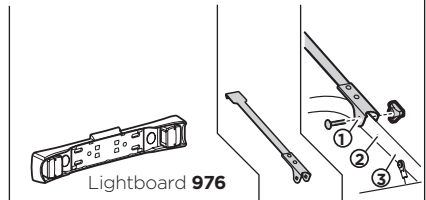

TH รายการคำแนะนำ ถ้าคุณไม่พบรุ่นรถที่ต้องการในรายการคำแนะนำ โปรดอ่านคู่มือของ *Thule* ใ้ที่ www.thule.com หรือติดต่อตัวแทนจำหน่ายของคุณ.

Lightboard 976

| | | | |
|--|--------------------------------|------|---|
| AUDI A6 Avant, 5-dr Estate, 94-97 | Does not cover the rear lights | - | 3 |
| AUDI A6 Avant, 5-dr Estate, 05-10 | Does not cover the rear lights | 9115 | 2 |
| AUDI A6 Allroad, 5-dr Estate, 06-12 | Does not cover the rear lights | 9115 | 2 |
| BMW 5-Series Touring, 5-dr Estate, 97-00 | Does not cover the rear lights | - | 3 |
| CHEVROLET Lacetti, 5-dr Estate, 05- | Does not cover the rear lights | - | 3 |
| CHEVROLET Nubira, 5-dr Estate, 04- | Does not cover the rear lights | - | 3 |
| CHEVROLET Tacuma, 5-dr Estate, 04- | Lightboard 976 recommended | - | 2 |
| CHEVROLET Trans Sport, 5-dr MPV, 97- | Does not cover the rear lights | 9111 | 2 |
| CHEVROLET Uplander, 5-dr VAN, 05-09 | Does not cover the rear lights | 9111 | 2 |
| CHRYSLER Grand Voyager, 5-dr MPV, 96-00 | Does not cover the rear lights | 9111 | 2 |
| CHRYSLER Grand Voyager, 5-dr MPV, 01-07 | Does not cover the rear lights | 9111 | 1 |
| CHRYSLER Voyager, 5-dr MPV, 88-95 | Does not cover the rear lights | - | 1 |
| CHRYSLER Voyager, 5-dr MPV, 96-00 | Does not cover the rear lights | 9111 | 2 |
| CHRYSLER Voyager, 5-dr MPV, 01-04 | Does not cover the rear lights | 9111 | 1 |
| CHRYSLER Voyager, 5-dr MPV, 05-07 | Does not cover the rear lights | 9111 | 1 |
| CITROËN C3 Picasso, 5-dr MPV, 09- | Lightboard 976 recommended | - | 3 |
| CITROËN Evasion, 5-dr MPV, 94-02 | Does not cover the rear lights | 9111 | 2 |
| CITROËN Xsara Picasso, 5-dr MPV, 00-03 | Does not cover the rear lights | 9111 | 1 |
| CITROËN Xsara Picasso, 5-dr MPV, 04-12 | Does not cover the rear lights | 9111 | 1 |
| DACIA Duster, 5-dr SUV, 10-13 | Lightboard 976 recommended | 9115 | 2 |
| DACIA Duster, 5-dr SUV, 14- | Lightboard 976 recommended | 9115 | 2 |
| DACIA Logan MCV, 5-dr Estate, 13- | Lightboard 976 recommended | - | 1 |
| DACIA Sandero, 5-dr Hatchback, 08-12 | Lightboard 976 recommended | - | 3 |
| DACIA Sandero StepWay, 5-dr SUV, 09-12 | Lightboard 976 recommended | - | 3 |
| DAEWOO Tacuma, 5-dr Estate, 00- | Lightboard 976 recommended | - | 2 |
| DAIHATSU Charade, 3/5-dr Hatchback, 07- | Lightboard 976 recommended | - | 3 |
| DAIHATSU Cuore II, 3/5-dr Hatchback, 06- | Lightboard 976 recommended | - | 3 |
| DAIHATSU Sirion, 5-dr Hatchback, 98-04 | Does not cover the rear lights | - | 2 |
| DAIHATSU Trevis, 5-dr Hatchback, 06- | Does not cover the rear lights | - | 3 |