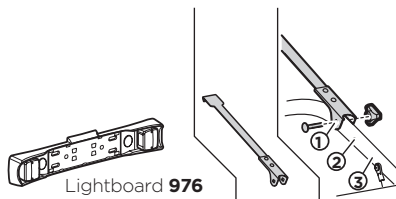

Lightboard 976		
FORD Mondeo, 5-dr Estate, 01-03	Lightboard 976 recommended	-	3
FORD Windstar, 5-dr MPV, 95-97	Does not cover the rear lights	9111	1
HOLDEN Zafira Tourer, 5-dr MPV, 12-	Does not cover the rear lights	-	2
HYUNDAI Atos, 3/5-dr Hatchback, 98-03	Lightboard 976 recommended	-	3
HYUNDAI Atos Prime, 3/5-dr Hatchback, 04-	Does not cover the rear lights	-	3
HYUNDAI Matrix, 5-dr MPV, 01-10	Does not cover the rear lights	-	1
HYUNDAI Santa Fé, 5-dr SUV, 06-09	Does not cover the rear lights	-	2
HYUNDAI Terracan, 5-dr SUV, 01-03	Does not cover the rear lights	-	2
HYUNDAI Tucson, 5-dr SUV, 04-09	Does not cover the rear lights	-	3
JEEP Cherokee, 5-dr SUV, 98-00	Does not cover the rear lights	-	3
JEEP Commander, 5-dr SUV, 06-	Does not cover the rear lights	-	3
JEEP Grand Cherokee, 5-dr SUV, 99-04	Does not cover the rear lights	-	3
JEEP Grand Cherokee, 5-dr SUV, 05-10	Does not cover the rear lights	-	2
KIA Carens, 5-dr MPV, 02-06	Does not cover the rear lights	-	3
KIA Carens, 5-dr MPV, 07-12	Does not cover the rear lights	9115	3
KIA Carnival I, 5-dr MPV, 98-01	Does not cover the rear lights	9111	1
KIA Carnival I, 5-dr MPV, 02-05	Does not cover the rear lights	9111	1
KIA Carnival II, 5-dr MPV, 06-14	Does not cover the rear lights	9111	2
KIA Sorento, 5-dr SUV, 02-08	Does not cover the rear lights	-	2
KIA Sportage, 5-dr SUV, 94-03	Does not cover the rear lights	-	3
KIA Sportage, 5-dr SUV, 04-10	Does not cover the rear lights	9115	1
KIA Sportage, 5-dr SUV, 10-	Does not cover the rear lights	-	2
KIA Venga, 5-dr Hatchback, 10-	Does not cover the rear lights	-	3
LANCIA Zeta, 5-dr MPV, 94-02	Does not cover the rear lights	9111	2
LEXUS RX 300, 5-dr SUV, 98-03	Does not cover the rear lights	-	2
MAZDA 2, 5-dr Hatchback, 02-07	Does not cover the rear lights	-	2
MAZDA 5, 5-dr MPV, 11-	Does not cover the rear lights	-	2
MAZDA 6 (Mk I), 5-dr Estate, 02-07	Does not cover the rear lights	-	3
MAZDA Demio, 5-dr MPV, 96-00	Does not cover the rear lights	-	3