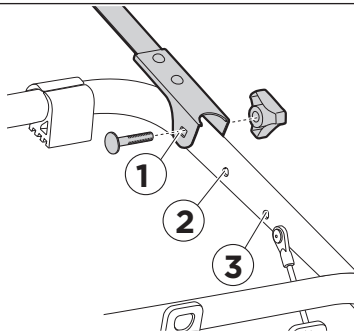

TH รายการคำแนะนำ ถ้าคุณไม่พบรุ่นรถที่ต้องการในรายการคำแนะนำ โปรดอ่านคู่มือของ *Thule* ใ้ที่ www.thule.com หรือติดต่อตัวแทนจำหน่ายของคุณ.

Lightboard 976

| | | | |
|--|--------------------------------|------|---|
| AUDI A6 Avant, 5-dr Estate, 94-97 | Does not cover the rear lights | - | 3 |
| AUDI A6 Avant, 5-dr Estate, 05-10 | Does not cover the rear lights | 9115 | 2 |
| AUDI A6 Allroad, 5-dr Estate, 06-12 | Does not cover the rear lights | 9115 | 2 |
| BMW 5-Series Touring, 5-dr Estate, 97-00 | Does not cover the rear lights | - | 3 |
| CHEVROLET Lacetti, 5-dr Estate, 05- | Does not cover the rear lights | - | 3 |
| CHEVROLET Nubira, 5-dr Estate, 04- | Does not cover the rear lights | - | 3 |
| CHEVROLET Tacuma, 5-dr Estate, 04- | Lightboard 976 recommended | - | 2 |
| CHEVROLET Trans Sport, 5-dr MPV, 97- | Does not cover the rear lights | 9111 | 2 |
| CHEVROLET Uplander, 5-dr VAN, 05-09 | Does not cover the rear lights | 9111 | 2 |
| CHRYSLER Grand Voyager, 5-dr MPV, 96-00 | Does not cover the rear lights | 9111 | 2 |
| CHRYSLER Grand Voyager, 5-dr MPV, 01-07 | Does not cover the rear lights | 9111 | 1 |
| CHRYSLER Voyager, 5-dr MPV, 88-95 | Does not cover the rear lights | - | 1 |
| CHRYSLER Voyager, 5-dr MPV, 96-00 | Does not cover the rear lights | 9111 | 2 |
| CHRYSLER Voyager, 5-dr MPV, 01-04 | Does not cover the rear lights | 9111 | 1 |
| CHRYSLER Voyager, 5-dr MPV, 05-07 | Does not cover the rear lights | 9111 | 1 |
| CITROËN C3 Picasso, 5-dr MPV, 09- | Lightboard 976 recommended | - | 3 |
| CITROËN Evasion, 5-dr MPV, 94-02 | Does not cover the rear lights | 9111 | 2 |
| CITROËN Xsara Picasso, 5-dr MPV, 00-03 | Does not cover the rear lights | 9111 | 1 |
| CITROËN Xsara Picasso, 5-dr MPV, 04-12 | Does not cover the rear lights | 9111 | 1 |
| DACIA Duster, 5-dr SUV, 10-13 | Lightboard 976 recommended | 9115 | 2 |
| DACIA Duster, 5-dr SUV, 14- | Lightboard 976 recommended | 9115 | 2 |
| DACIA Logan MCV, 5-dr Estate, 13- | Lightboard 976 recommended | - | 1 |
| DACIA Sandero, 5-dr Hatchback, 08-12 | Lightboard 976 recommended | - | 3 |
| DACIA Sandero StepWay, 5-dr SUV, 09-12 | Lightboard 976 recommended | - | 3 |
| DAEWOO Tacuma, 5-dr Estate, 00- | Lightboard 976 recommended | - | 2 |
| DAIHATSU Charade, 3/5-dr Hatchback, 07- | Lightboard 976 recommended | - | 3 |
| DAIHATSU Cuore II, 3/5-dr Hatchback, 06- | Lightboard 976 recommended | - | 3 |
| DAIHATSU Sirion, 5-dr Hatchback, 98-04 | Does not cover the rear lights | - | 2 |
| DAIHATSU Trevis, 5-dr Hatchback, 06- | Does not cover the rear lights | - | 3 |